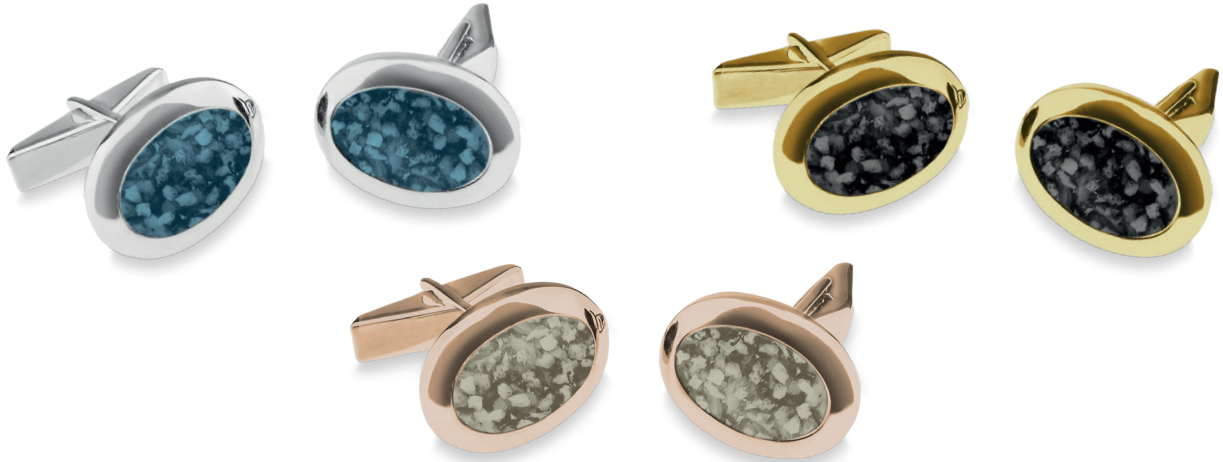

EverWith® Gents Oval Memorial Ashes Cufflinks
(EW-CL-602-Blue)

SLV **£215.00**
9F 9H 9K **£900.00**

Can be engraved up to 25 characters