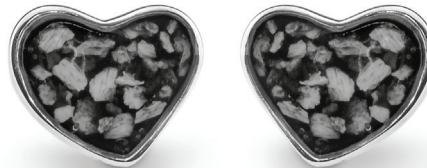

SLV **£225.00** 9F 9H 9K **£395.00**

EverWith® Ladies Delicate Drop
Memorial Ashes Earrings
(EW-E-204-Violet)

SLV **£195.00** 9F 9H 9K **£335.00**

EverWith® Ladies Cherish
Memorial Ashes Earrings
(EW-E-201-Black)

SLV **£225.00** 9F 9H 9K **£349.00**

EverWith® Ladies Silver Classic Round
Memorial Ashes Earrings
(EW-E-202-Transparent)

SLV **£195.00** 9F 9H 9K **£335.00**

EverWith® Ladies Rondure Opulence
Memorial Ashes Earrings
(EW-E-213)