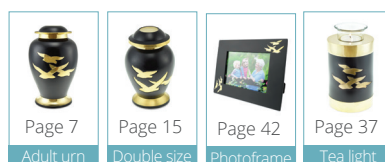

Related products