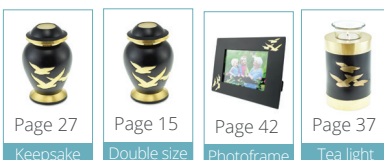

Related products

**GOING HOME ADULT CREMATION URN IN BLACK & BRONZE MAT**

**£119** CU-2071  
200 Cubic Inches | 10" High | 6" ø

The matt back finish of the Going Home brass adult cremation urn provides an ideal backdrop for the engraved birds seen flying serenely towards their resting place. This simple but touching urn is a loving and fitting tribute to the memory of a departed friend or family member and provides a beautiful place in which to safekeep their ashes.

Related products

**KALEIDOSCOPE WHITE PEARL BUTTERFLY ADULT CREMATION URN**

**£139** CU-2041  
200 Cubic Inches | 10" High | 6" ø

The Kaleidoscope brass adult cremation urn is a beautifully decorated classically shaped urn worthy to be the container of your loved one's precious mortal remains. The lush glow from the pearlescent white surface is so uplifting with its clean white light that you will be inspired to take this lovely urn in your hands and hold it to your heart.