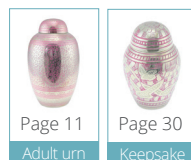

Related products