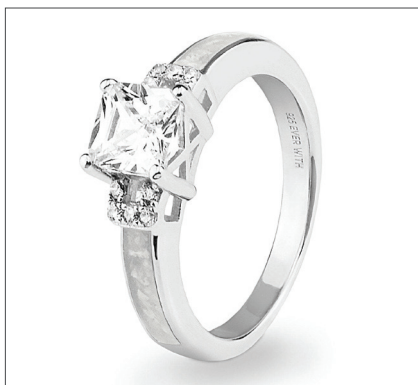

**LADIES HONOUR CREMATION
ASHES RING WITH FINE
CRYSTALS**

£215 EW-R-328
Also available in Gold from: £515.00
Can be engraved up to 20 characters