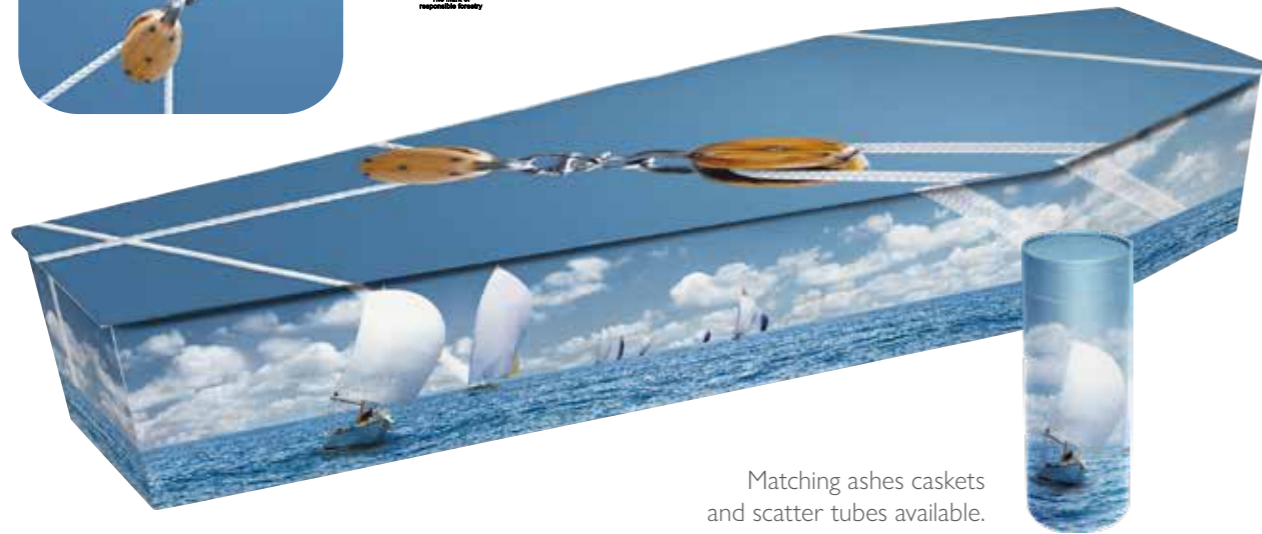

Matching ashes caskets and scatter tubes available.