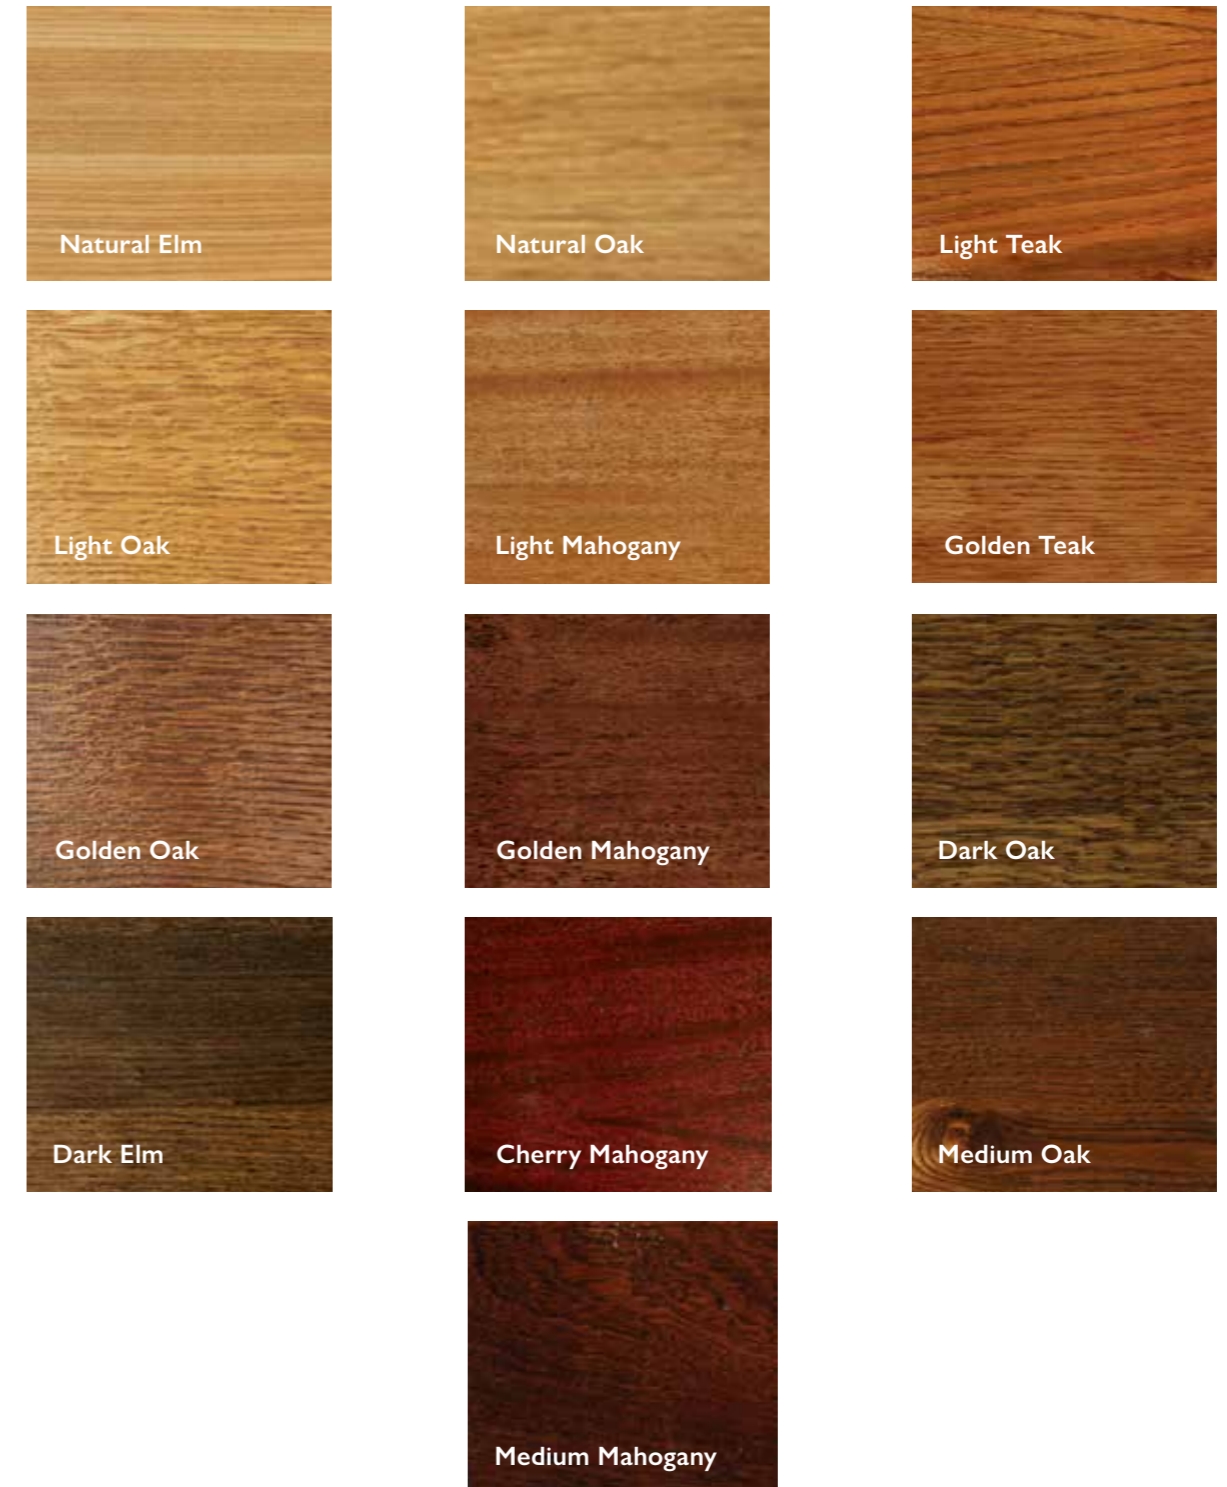

Engineer

Traditionally crafted solid oak coffin with feature deep panels to the sides and ends. The Engineer has a high raised lid and is polished to a rich gloss finish.

Last Supper

A traditional coffin made using a solid oak veneer over medium density fibre board. A delightful 'Last Supper' feature panel is found on the sides, and comes with a raised lid. Polished in a rich Teak colour with a gloss finish, the coffin is fitted with a lovely satin interior.

Veneered Coffin Wood Stains

A pigmented colour stain is applied to the veneer. This achieves a wide range of differing wood effects. The following guide is included to assist you in finding the desired colour and finish you require.