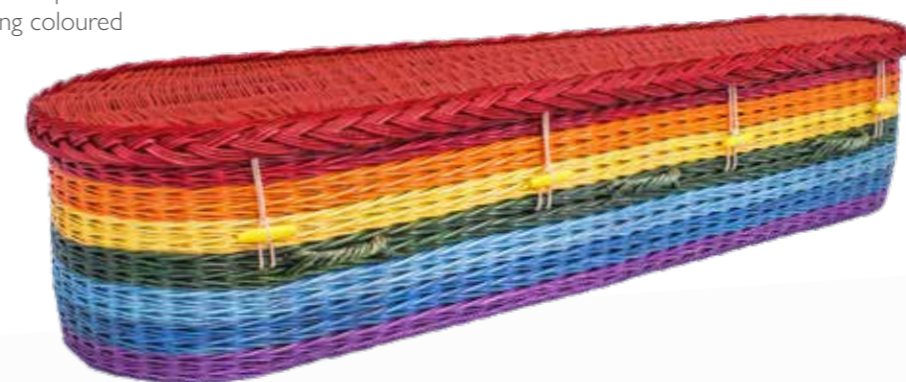

English Willow Coffins

We offer a range of willow 'wicker' coffins that reflect the unique landscape of the Somerset levels and the surrounding areas where the willow is farmed.

Rainbow

Available in our traditional or oval shape. The Rainbow coffin is woven using coloured willow.