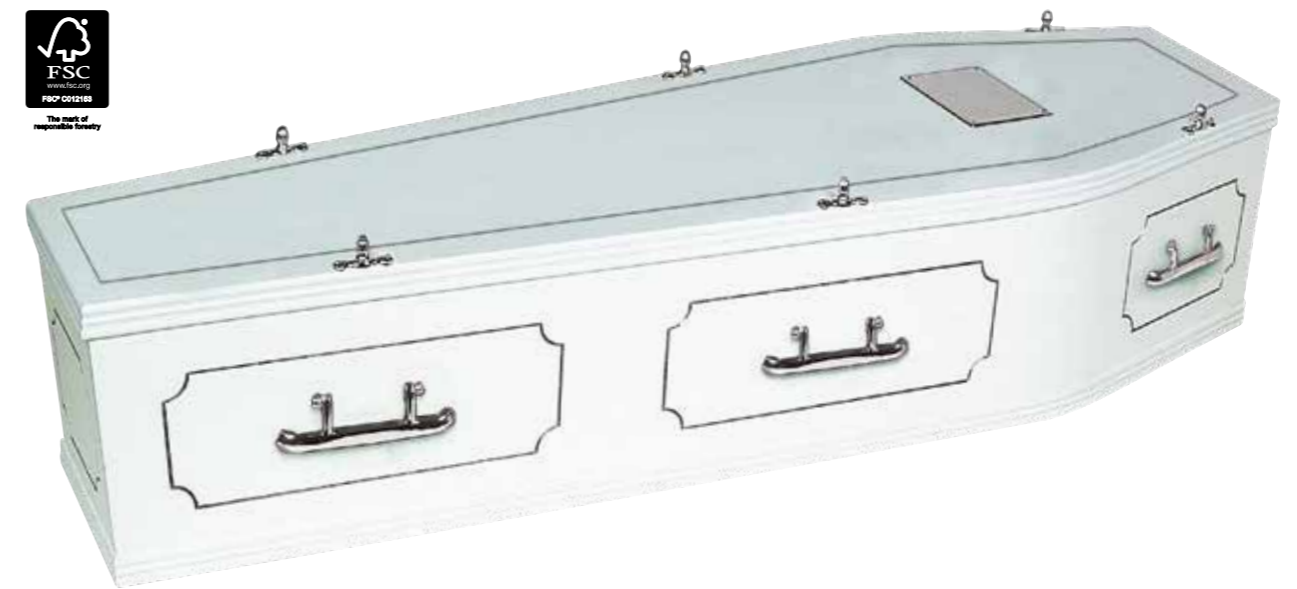

Any customised colour can be achieved from the Dulux range.