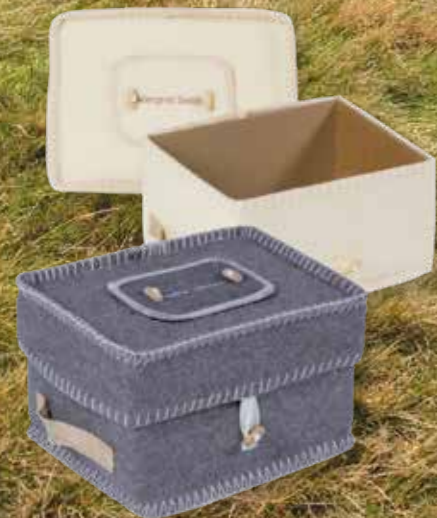

Natural Legacy Woollen Coffins

Natural Legacy offers a contemporary style with comfortable handling. Each coffin or ash casket is completed with a personalised hand embroidered woollen name plate.

Natural Woollen Coffin

The Natural coffin is made in Yorkshire using pure new wool, supported on a strong recycled cardboard frame. Wool is a fibre with a true "green" lineage that is both sustainable and biodegradable. The interior is generously lined with organic cotton and attractively edged with jute, with embroidered woollen nameplate.

Available in Natural (White) or Limestone (Grey).

* Flowers not included

Matching ashes casket personalised with an embroidered name plate.

Natural Seagrass Oval

Natural Seagrass oval coffin in a rounded-end casket shape with engraved wooden nameplate.

Matching Seagrass Urn available.

E Willow / E Willow Block Colour (Purple)

The willow is carefully woven onto a strong wooden frame and finished with rope handles.

Bamboo

Hand-made, lattice design bamboo Coffin with reinforced sides and base and lined with natural cotton.

Oasis Coffins

Matching Bamboo Casket available.