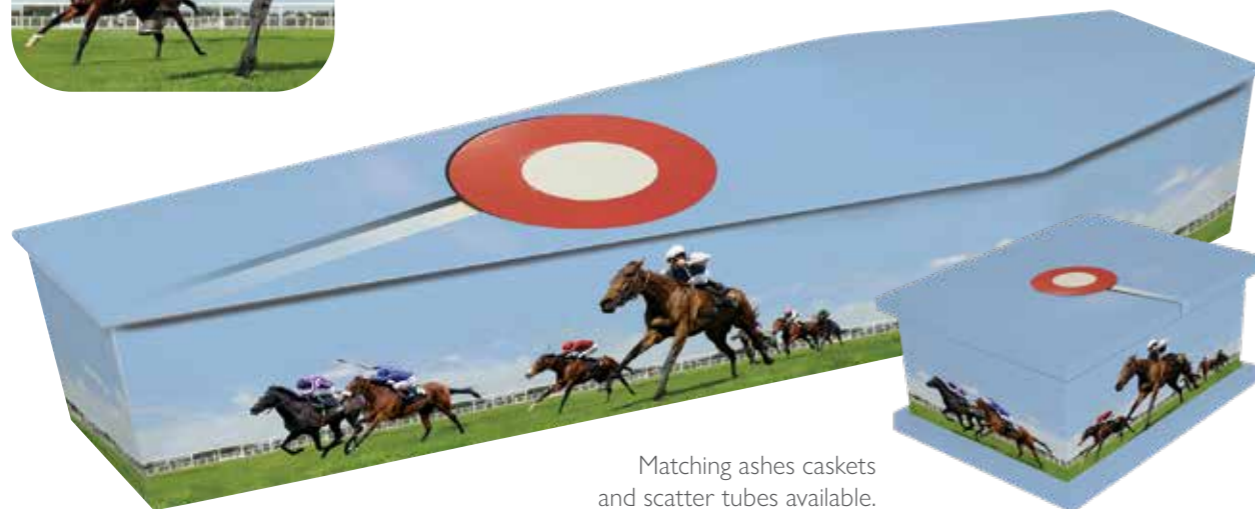

Matching ashes caskets and scatter tubes available.

Mode of Transport

Floral tributes have a long association with funeral arrangements and as such it is not surprising that picture coffins that utilise flowers in their design have become a popular choice. These floral designs offer a softer, more colourful alternative to a traditional wood coffin and can hold special significance. Poppies are well known for their link to remembrance, while daffodils can signify re-birth and renewal.